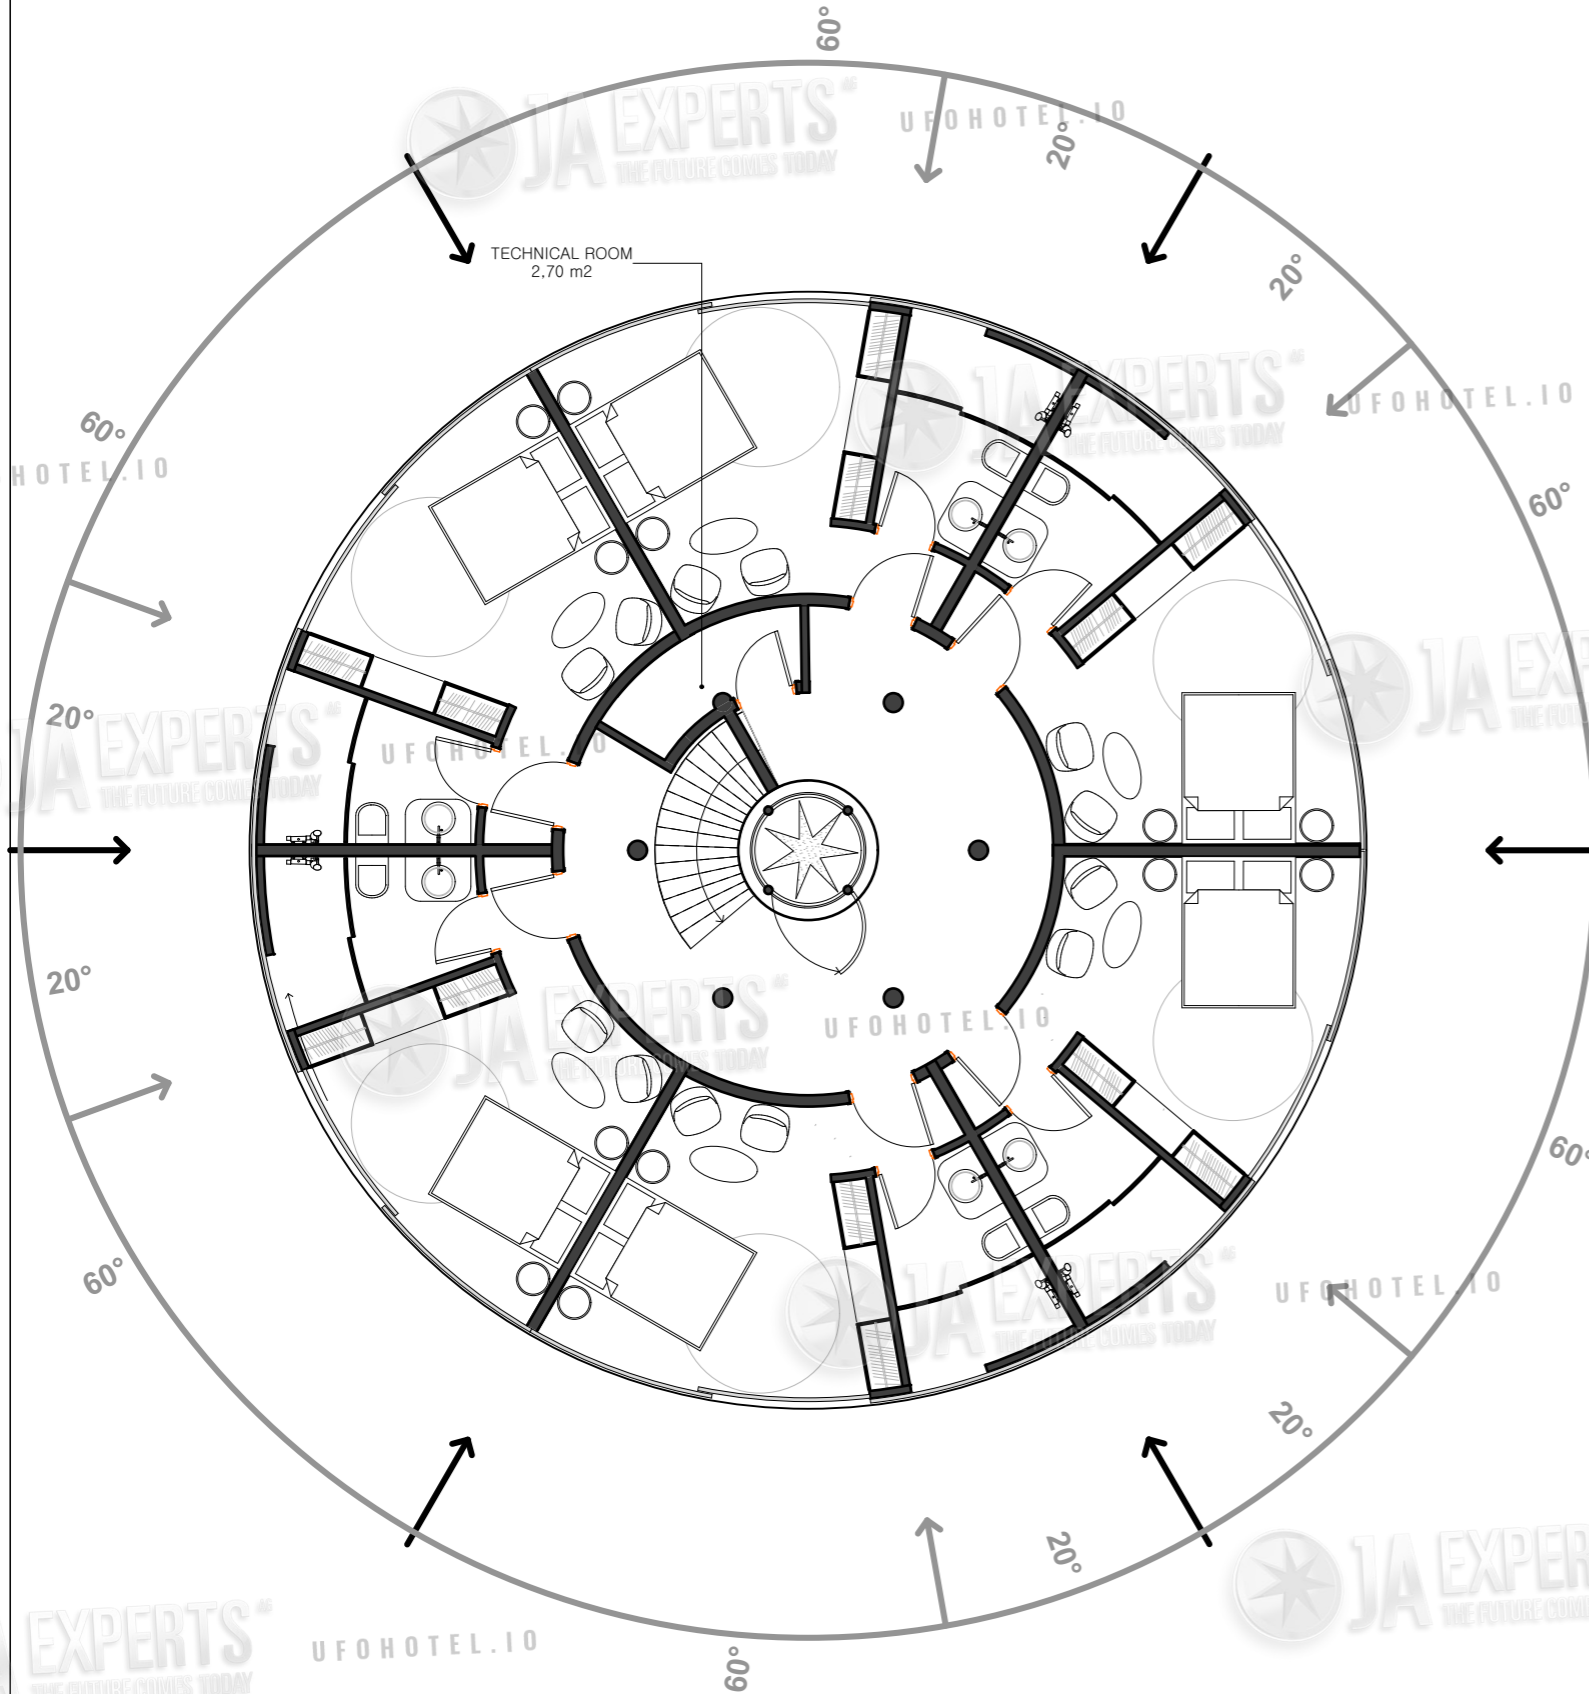

**GENERAL DISTRIBUTION
6 HOTEL ROOMS**

TECHNICAL ROOM
2.70 m²

HOTEL ROOM

SEATING AREA

WARDROBE
0.9 X 0.45 X 2.2 m

TV RACK AND COFFE TABLE
1.01 X 0.45 X 2.2 m

BED
2.00 X 1.50 m

WARDROBE
0.9 X 0.45 X 2.2 m

SHOWER
2.00 X 1.00 m

HOTEL ROOM DIMENSIONS

TOTAL HOTEL ROOM	21.40 m ²
ROOM	12.50 m ²
BATH	5.20m ²