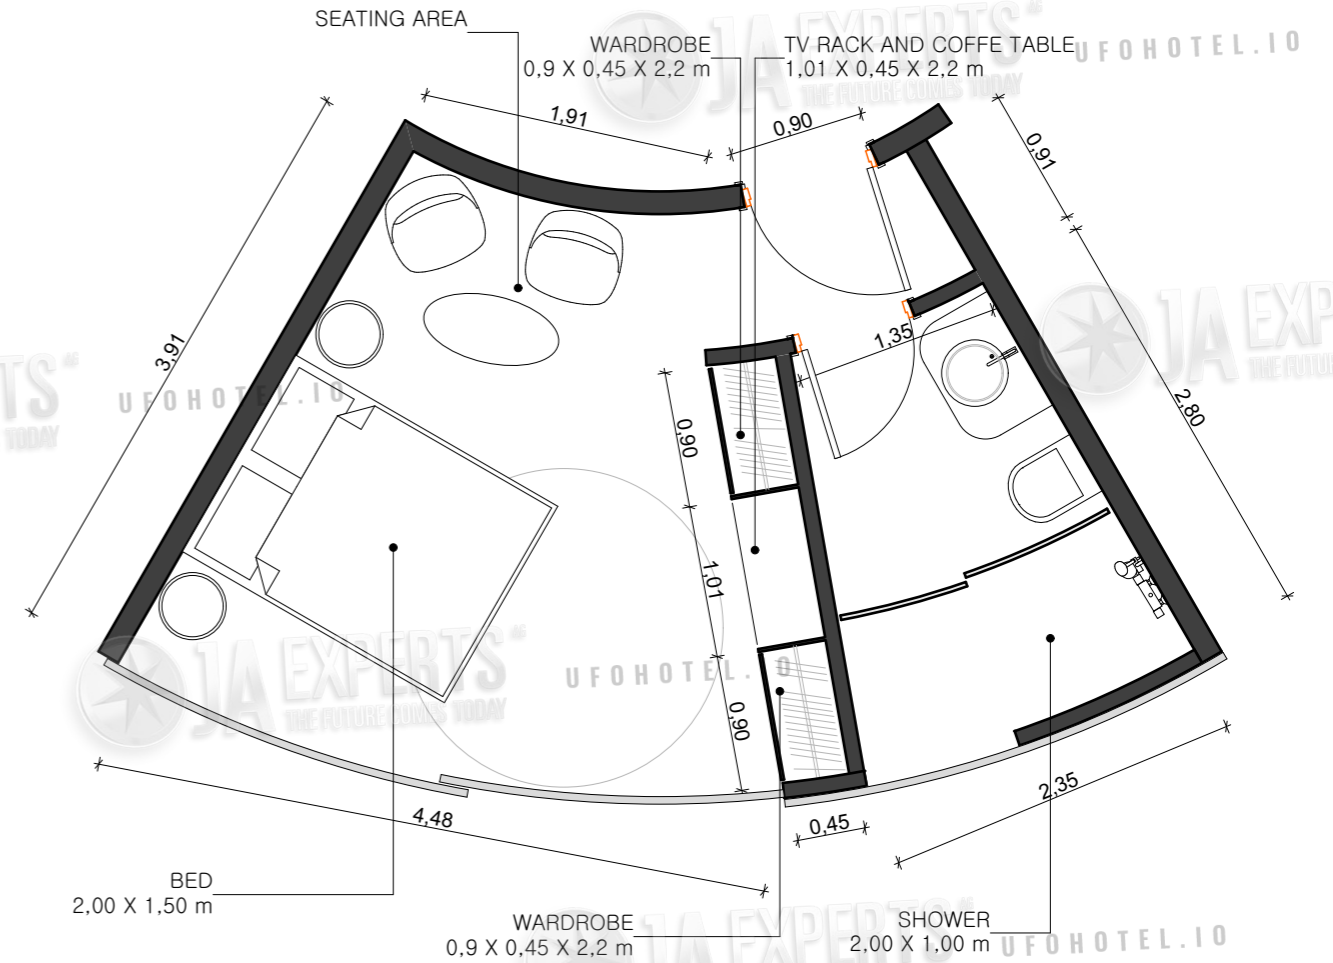

**GENERAL DISTRIBUTION
6 HOTEL ROOMS**

TECHNICAL ROOM
2.70 m²

HOTEL ROOM

SEATING AREA

WARDROBE
0.9 X 0.45 X 2.2 m

TV RACK AND COFFE TABLE
1.01 X 0.45 X 2.2 m

BED
2.00 X 1.50 m

WARDROBE
0.9 X 0.45 X 2.2 m

SHOWER
2.00 X 1.00 m

HOTEL ROOM DIMENSIONS

TOTAL HOTEL ROOM	21.40 m ²
ROOM	12.50 m ²
BATH	5.20m ²